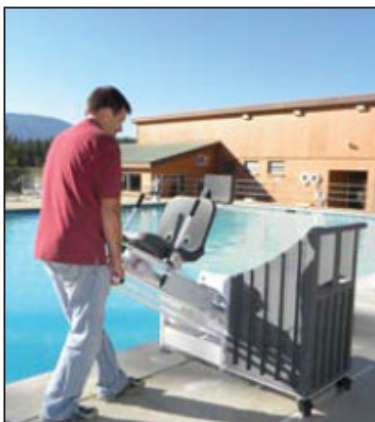

Push lift to deck side, set brakes, slide into place and it's ready to use.