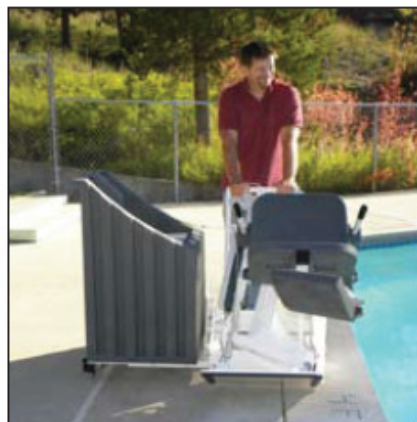

Push lift to deck side, set brakes, slide into place and it's ready to use.